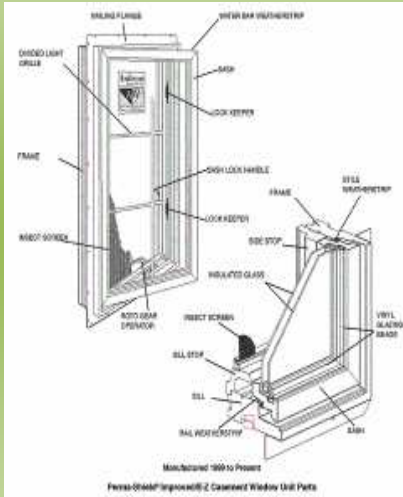

FEATURED PRODUCT OF THE MONTH

Andersen Dealer Service Network