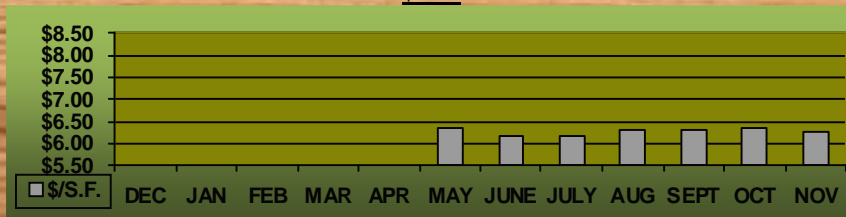

PRICE PER SQUARE FOOT / ROUGH-LUMBER

This graph should be used as a **GUIDELINE ONLY!**
(Based on a typical 2-story w/2 car garage & covered stoop) Nov 2011
\$6.27

TYPICAL **RANCH** ROUGH LUMBER / APPROXIMATELY **\$7.05 PER SQ.**